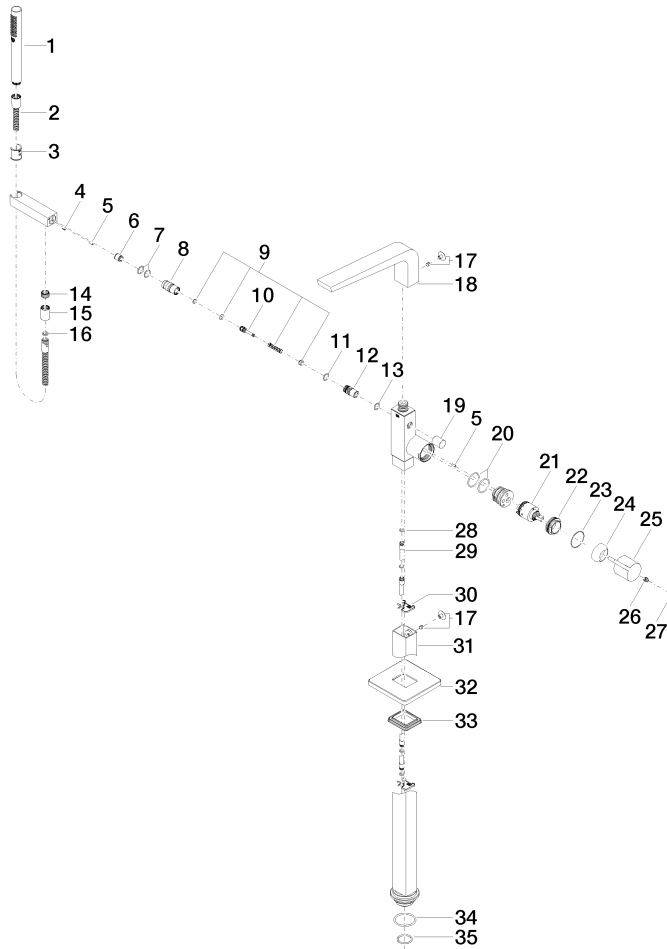

CL.1 Single-lever bath mixer with stand pipe for free-standing assembly with hand shower set - Brushed Champagne (22kt Gold)

CL.1

25 863 705

Parts for other finishes can be found here: [Chrome](#)

CL.1 Single-lever bath mixer with stand pipe for free-standing assembly with hand shower set - Brushed Champagne (22kt Gold)

CL.1

25 863 705

Spare parts list

No.	Item Number	Name	Quantity used	Delivery time
1	90 12 11 140 30-46	shower	1	30
2	90 30 02 072 00-46	Metal shower hose 1/2" x 3/8" x 1250 mm - Brushed Champagne (22kt Gold)	1	30
3	09 18 40 118 90	sleeve	1	2
4	09 31 11 058 90	pin	1	2
5	09 31 11 040 90	pin	3	2
6	90 23 01 141 00 90	back-flow preventer	1	2
7	90 14 10 010 00 90	seal	2	2
8	09 24 03 130-00	nipple	1	10
9	90 16 02 023 00 90	spring	1	2
10	09 31 09 094 20-46	pull-rod	1	60
11	90 14 10 055 00 90	seal	1	2
12	09 21 34 080-46	nipple	1	60
13	90 14 10 033 00 90	seal	1	2
14	09 24 03 069 90	nipple	1	2
15	90 21 02 069 00-46	cover	1	30
16	90 14 20 026 00 90	seal	1	2
17	04 31 20 034 00 90	plug	2	2
18	90 11 70 008 00-46	spout	1	30
19	09 20 71 031-46	handle	1	60
20	09 14 10 148 90	seal	2	2
21	90 15 05 039 00 90	cartridge	1	2
22	09 24 04 298 90	nut	1	2
23	09 14 10 037 90	seal	1	2
24	09 28 30 036-46	cover	1	30
25	09 20 67 014-46	handle	1	60
26	90 31 11 030 00 90	pin	1	2
27	90 31 20 087 00-46	plug	1	30
28	09 14 10 139 90	seal	2	2
29	04 28 22 025 00 90	connection	2	2
30	09 20 93 051 90	holder	2	2
31	04 28 22 024 00-46	pipe	1	60
32	09 27 71 011-46	rosette	1	60
33	09 14 03 107 90	seal	1	2
34	09 14 10 084 90	seal	1	2
35	09 14 10 018 90	seal	1	2