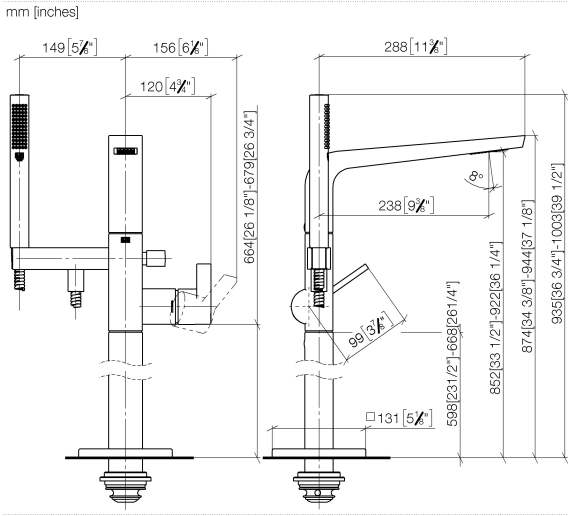

CL.1 Single-lever bath mixer with stand pipe for free-standing assembly with hand shower set - Brushed Champagne (22kt Gold)

CL.1

25 863 705

- 238mm projection
- rectangular spray pattern with 55 individual jets
- max. spout flow rate 24.6 l/min
- Hand shower: COMPACT RAIN, max. flow rate 6.8 l/min (at 3 bar)
- bar-type hand shower with anti-scale system
- wall bracket
- automatic bath/shower diverter
- total height 935 - 1005 mm
- stand pipe height 598 - 668 mm
- height up to aerator 852 – 922 mm
- push-on rosette 131 x 131 mm
- metal shower hose 1250mm with integrated anti-twist protection

CL.1

25 863 705

mm [inches]

Flow rate chart

Certificates

Belgaqua_24-003-27_1.

CL.1 Single-lever bath mixer with stand pipe for free-standing assembly with hand shower set - Brushed Champagne (22kt Gold)

CL.1